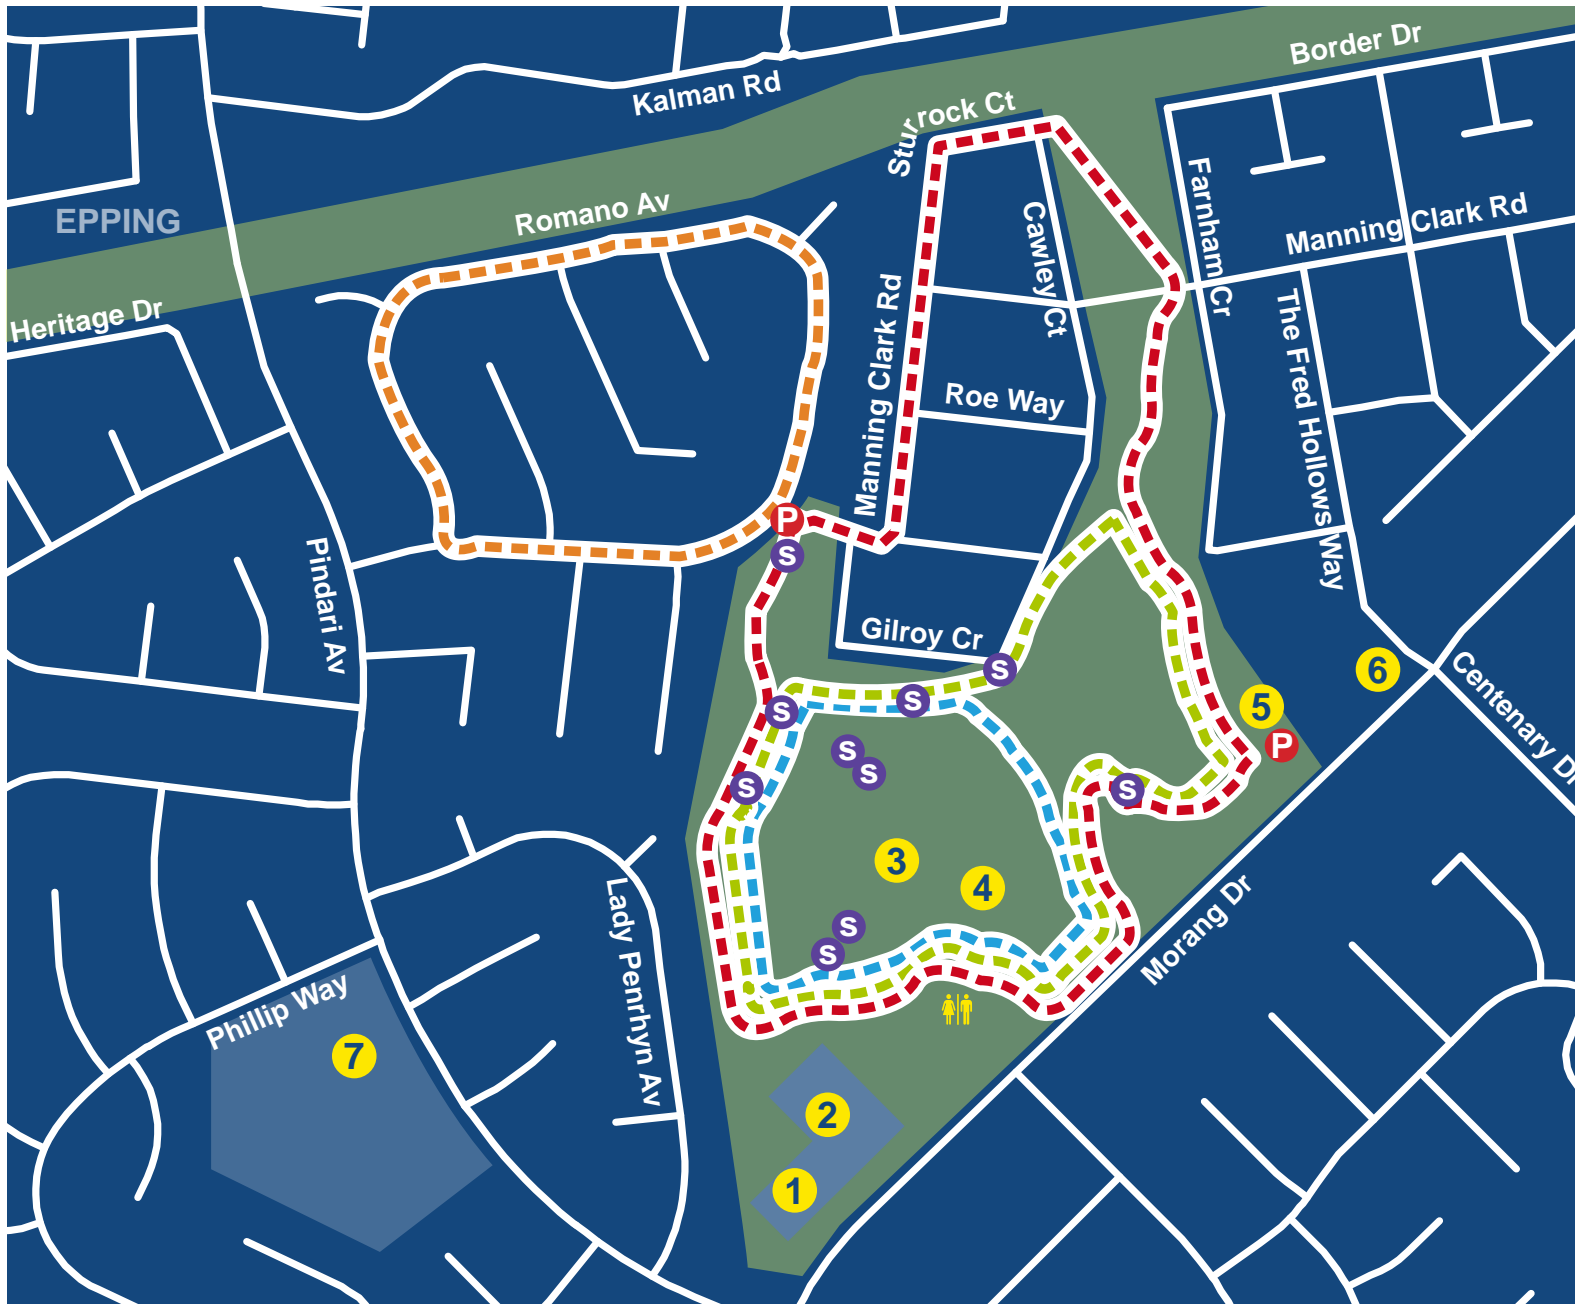

MILL PARK WALKING TRACKS

LEGEND

-  Walking Track 1
2.2 km: 30 mins
-  Walking Track 2
1.6 km: 15 mins
-  Walking Track 3
1 km: 10 mins
-  Walking Track – Optional Loop
1 km: 10 mins
-  Public Toilets
-  Seat
-  Playground
-  1 The Heights Kindergarten
-  2 Mill Park Leisure and Services Centre
-  3 Mill Park Recreation Reserve
-  4 Mill Park Softball Reserve
-  5 The Stables Playground
-  6 Salvation Army Community Centre
-  7 Mill Park Heights Primary School