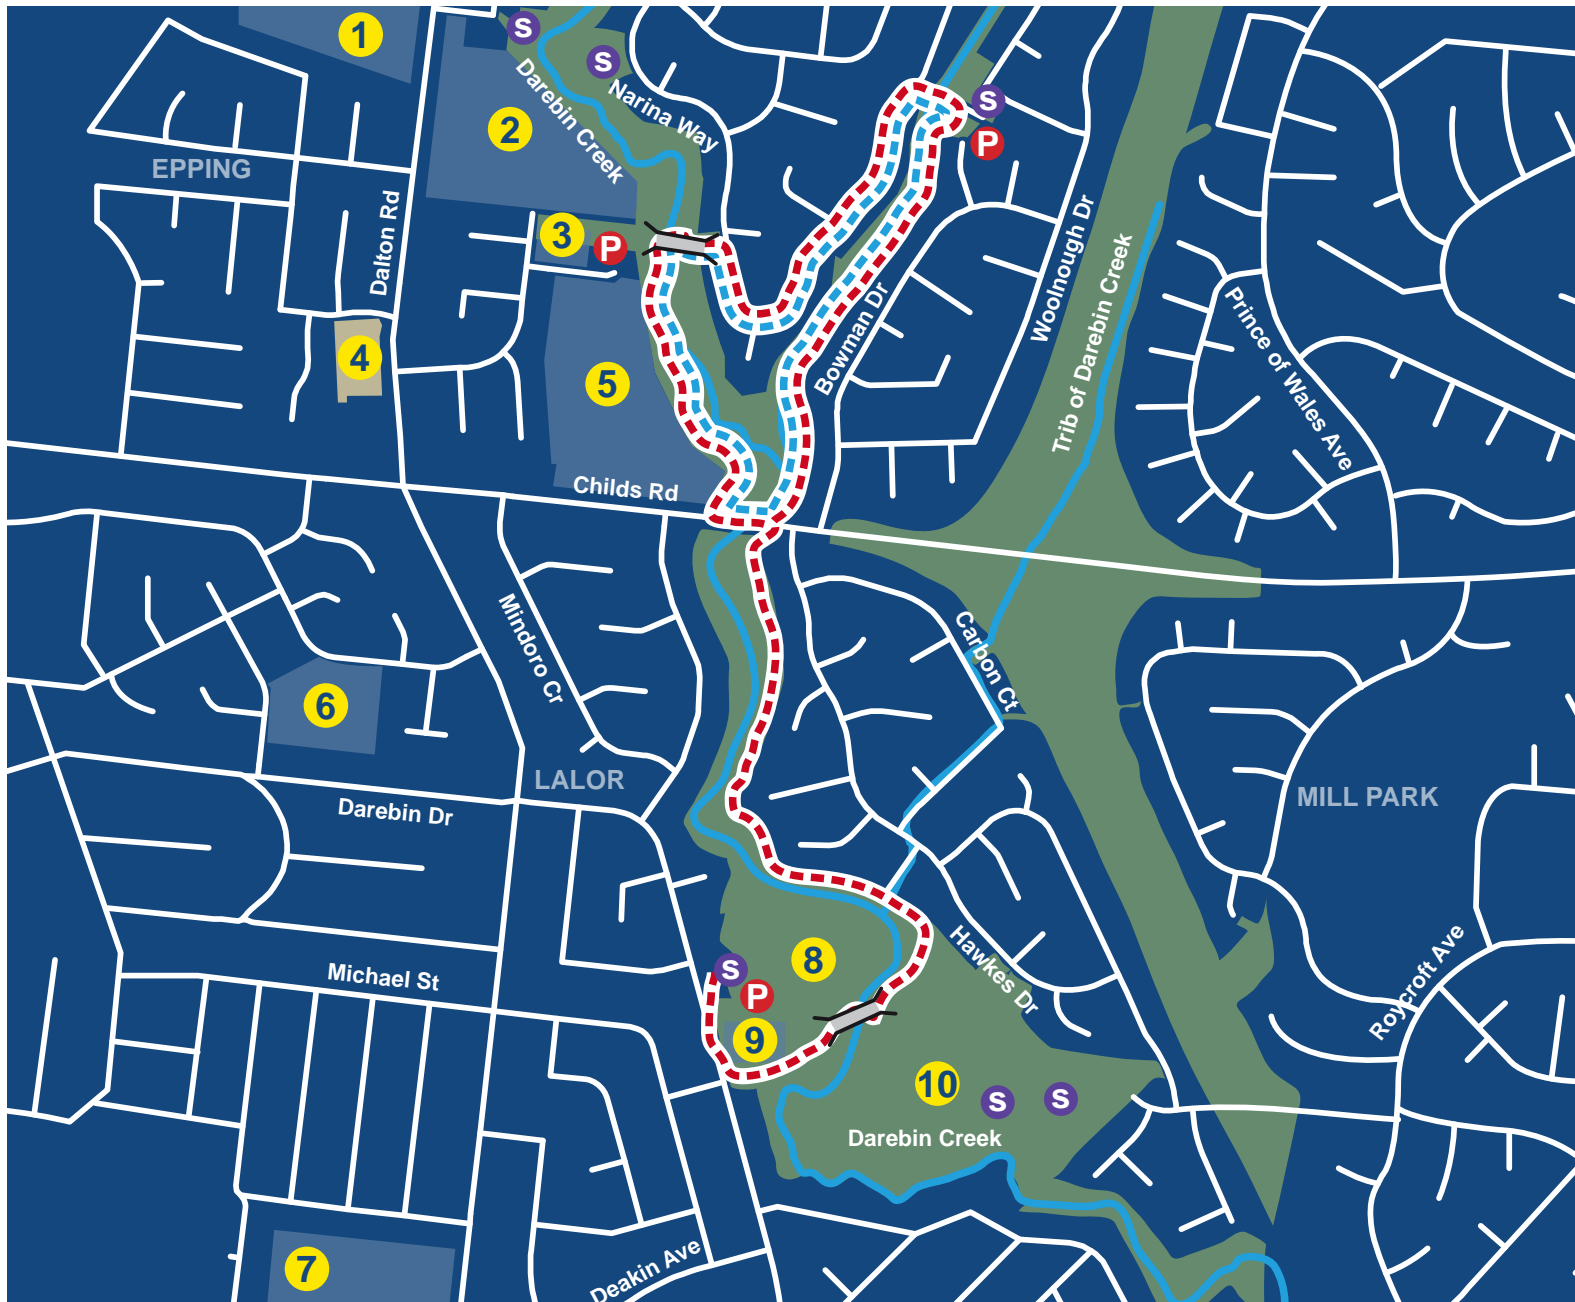

EPPING - LALOR WALKING TRACKS

LEGEND

-  Walking Track 1
5 km: 1 hr 15 mins
-  Walking Track 2
2 km: 25-30 mins
-  Seat
-  Playground
-  Footbridge
-  1 NMIT
-  2 St Monica's College
-  3 Oakbrook Kindergarten
-  4 Dalton Village
-  5 Lalor North Secondary College
-  6 Lalor North Primary School
-  7 Lalor Secondary College
-  8 WA Smith Recreation Reserve
-  9 Lalor East Preschool
-  10 Sycamore Reserve