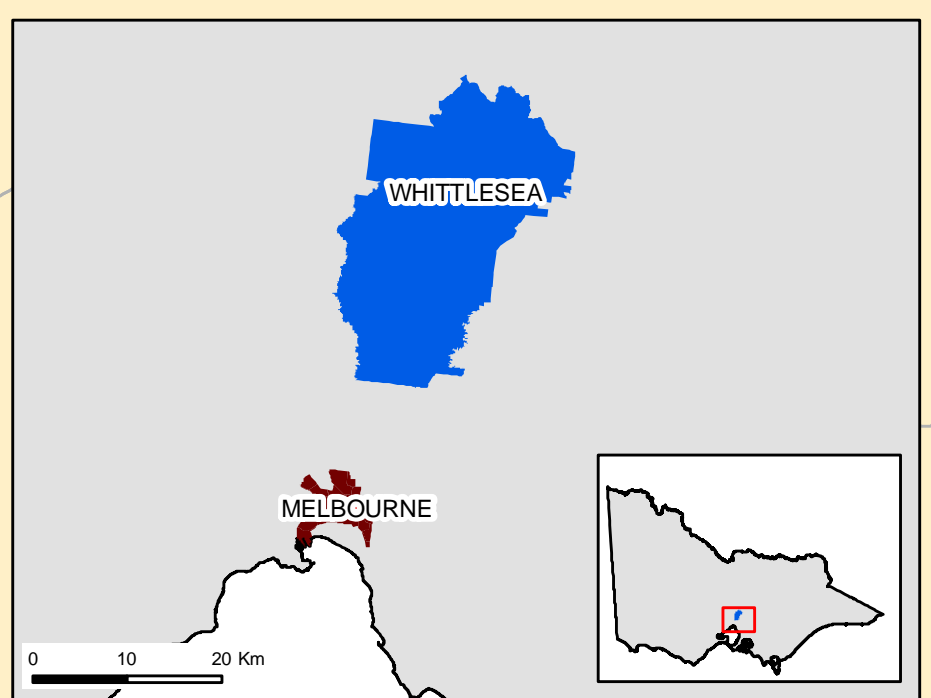

Date: Oct 2008
GIS Department
Tel: (03) 9217 2425
Fax: (03) 9409 9818
Internet: <http://www.whittlesea.vic.gov.au>

COPYRIGHT © 2008
The State of Victoria and the City of Whittlesea does not warrant the accuracy and completeness of information on this map. The State of Victoria and the City of Whittlesea shall not bear any responsibility or liability for errors or omissions in the information. Reproduction of the plan is possible only with permission from the City of Whittlesea.