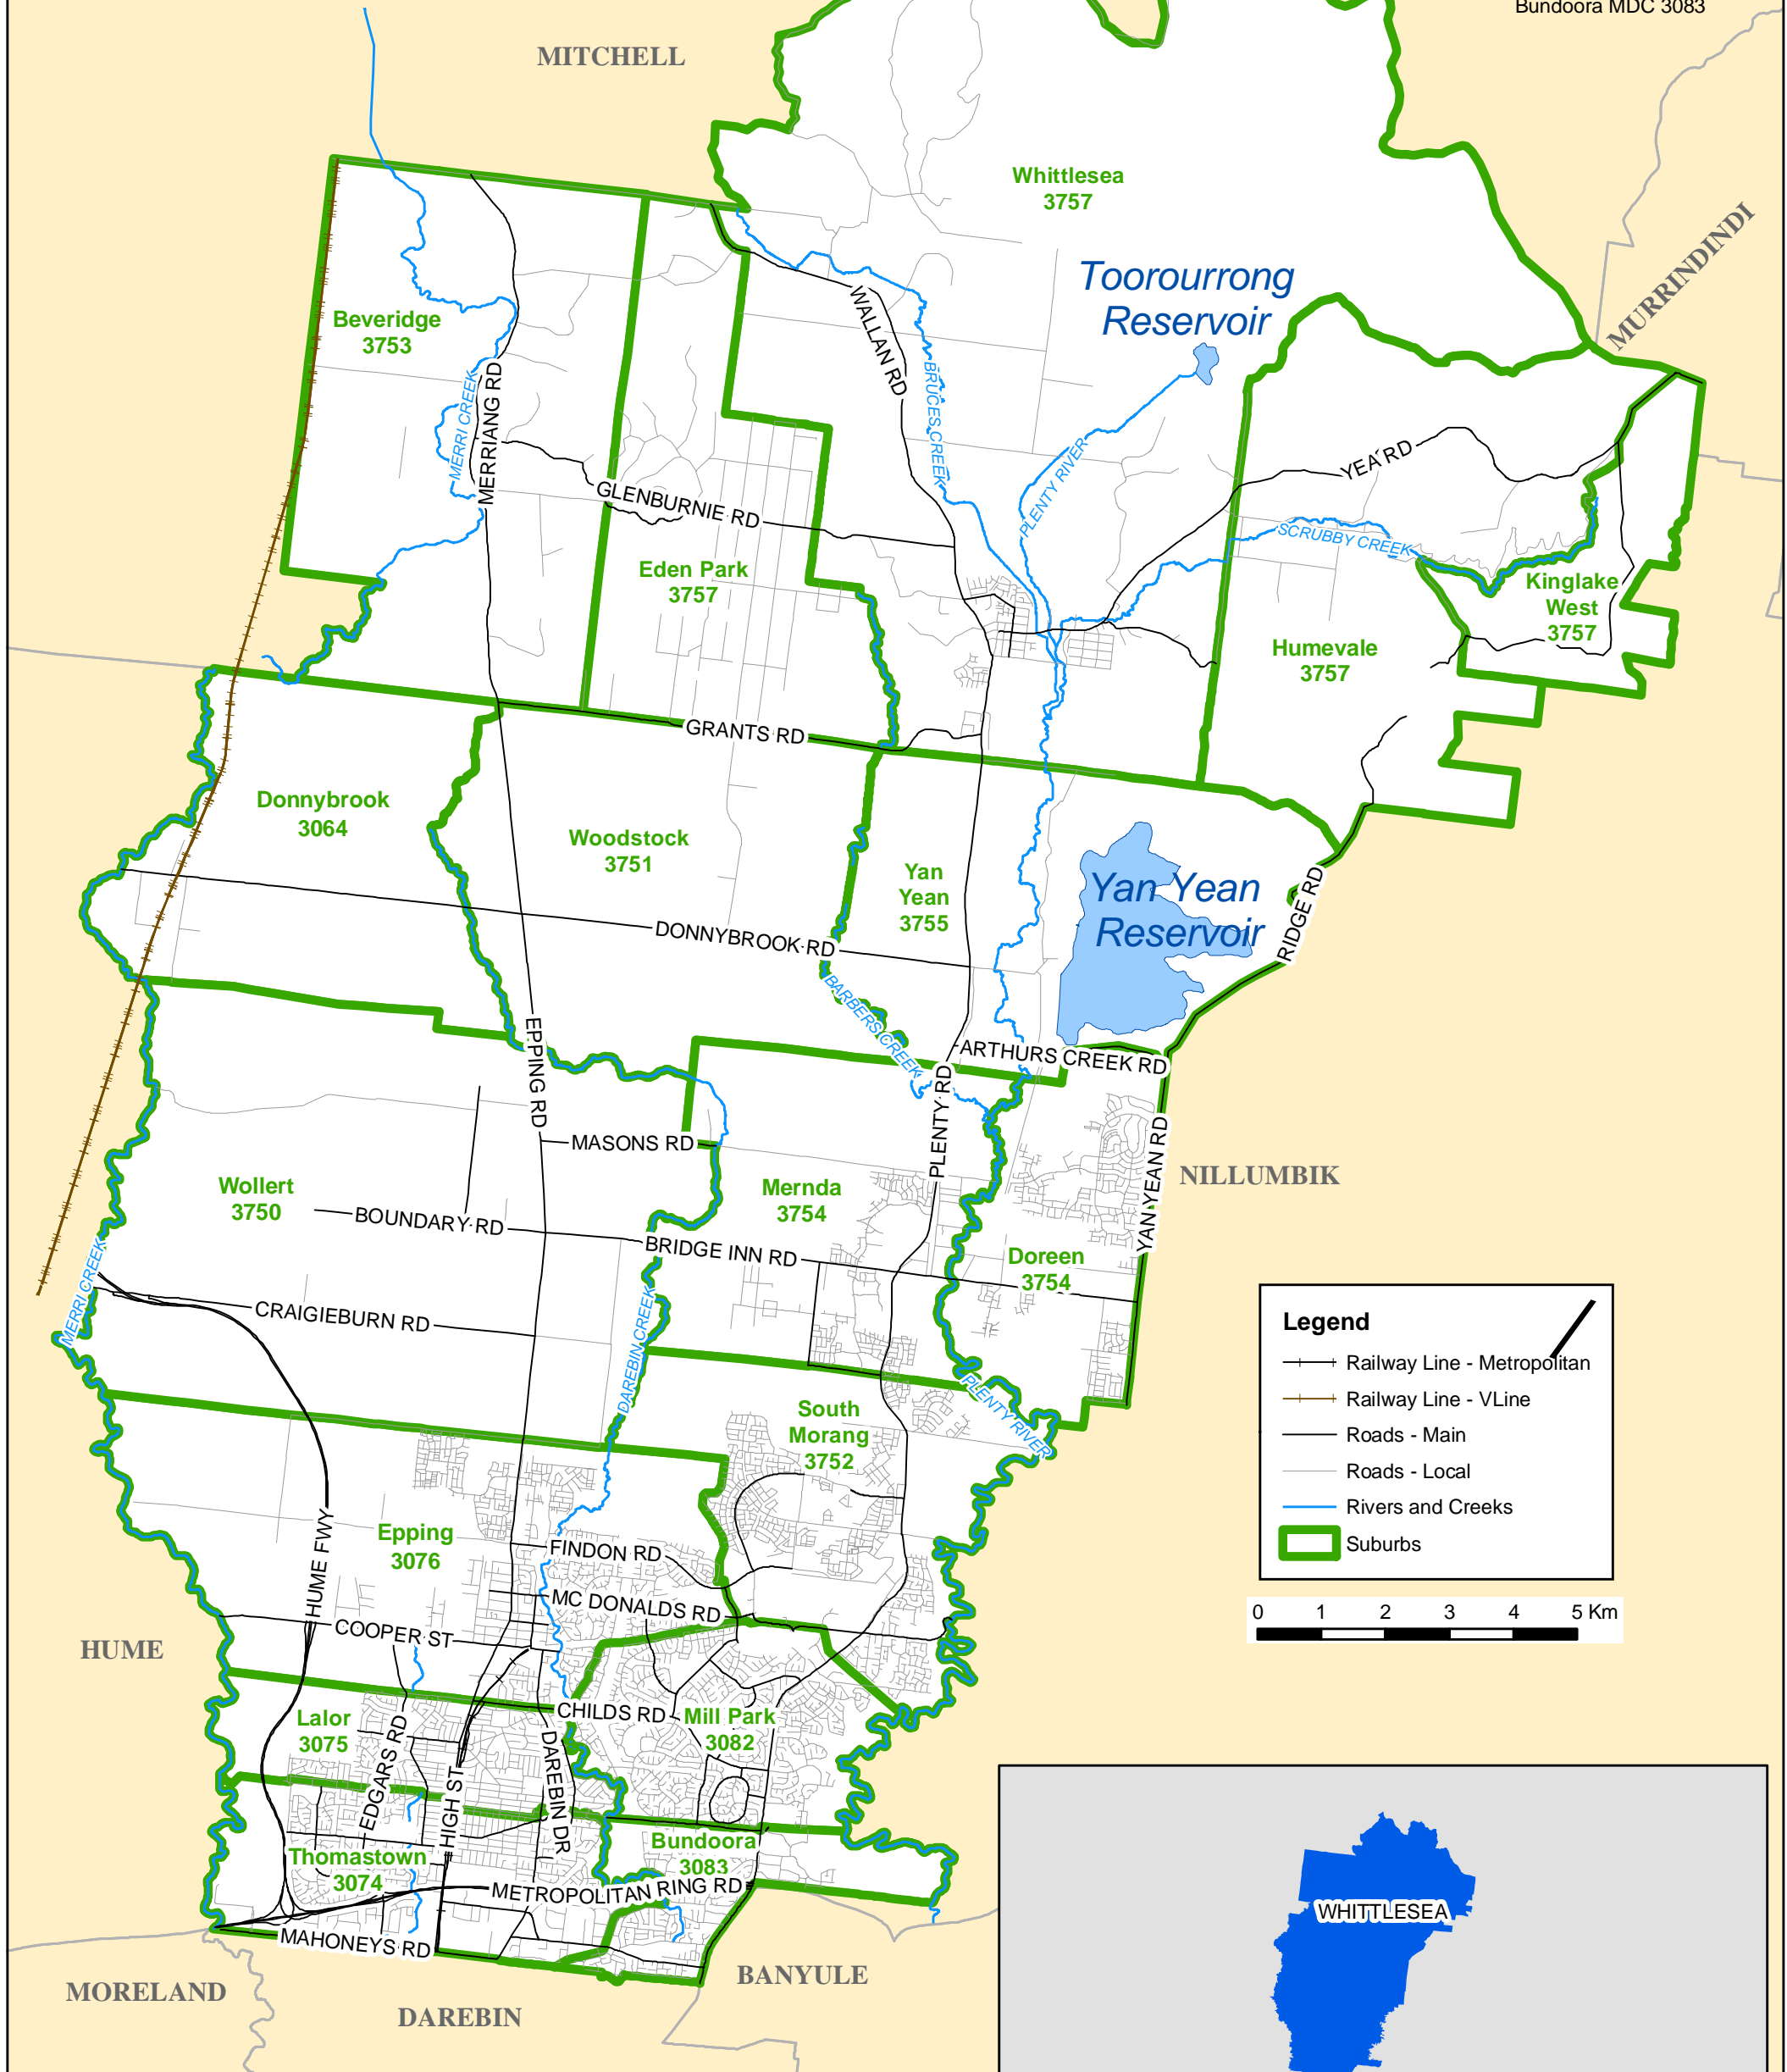

CITY OF WHITTLESEA

SUBURB NAMES, BOUNDARIES AND POST CODES

Civic Centre, Ferres Blvd
 South Morang Victoria 3752
 Locked Bag 1
 Bundoora MDC 3083

Legend

- Railway Line - Metropolitan
- Railway Line - VLine
- Roads - Main
- Roads - Local
- Rivers and Creeks
- Suburbs

0 1 2 3 4 5 Km

Date: Oct 2008
 GIS Department
 Tel: (03) 9217 2425
 Fax: (03) 9409 9818
 Internet: <http://www.whittlesea.vic.gov.au>

COPYRIGHT © 2008
 The State of Victoria and the City of Whittlesea does not warrant the accuracy and completeness of information on this map. The State of Victoria and the City of Whittlesea shall not bear any responsibility or liability for errors or omissions in the information. Reproduction of the plan is possible only with permission from the City of Whittlesea.