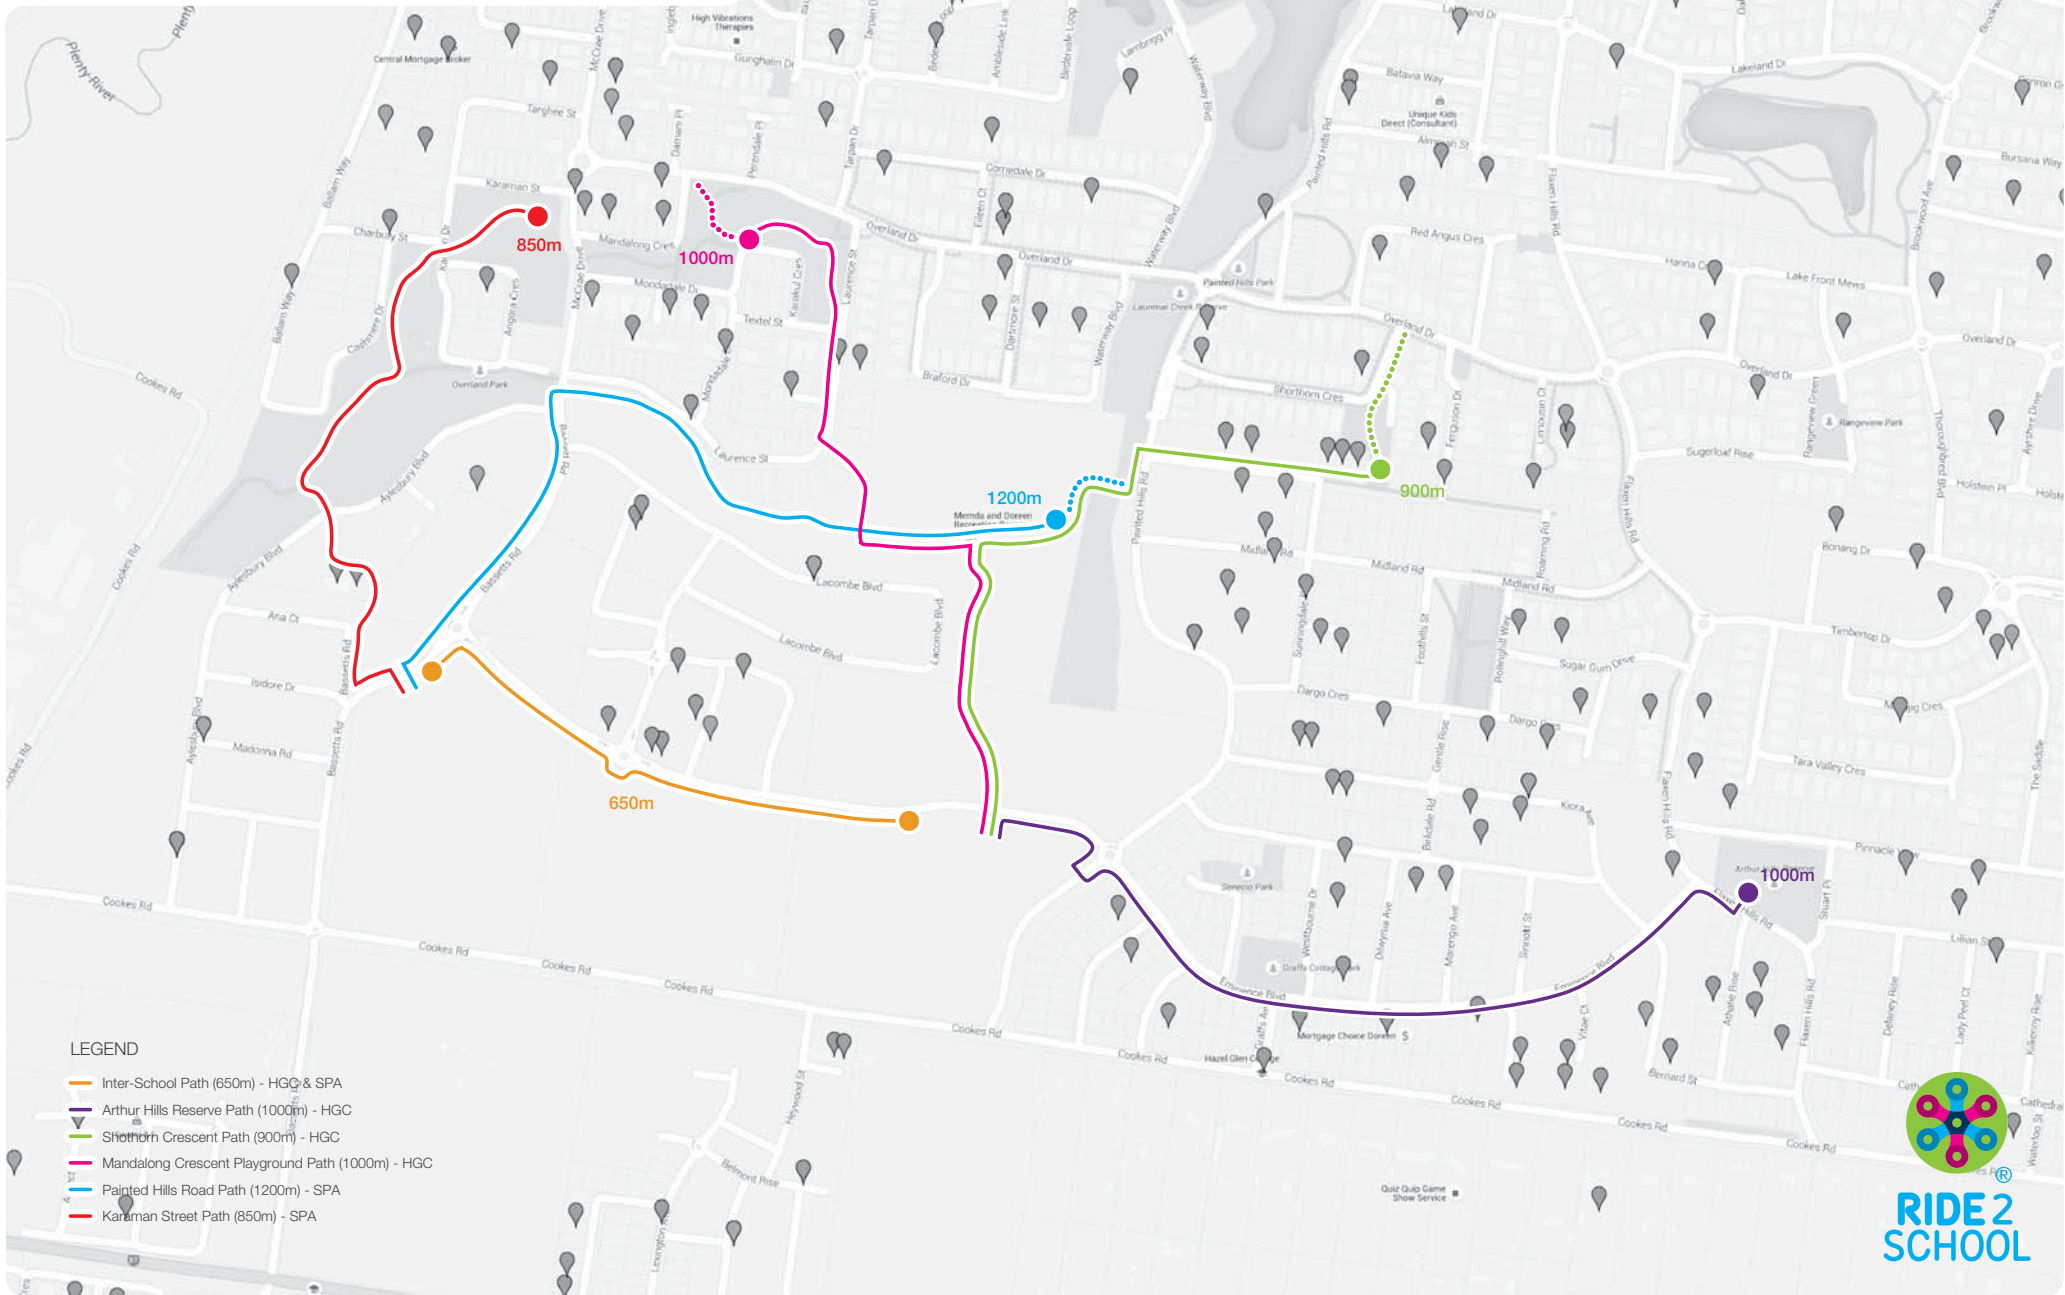

Active Paths

Hazel Glen College & St Paul the Apostle Primary

LEGEND

- Inter-School Path (650m) - HGC & SPA
- Arthur Hills Reserve Path (1000m) - HGC
- Sighthorn Crescent Path (900m) - HGC
- Mandalong Crescent Path (1000m) - HGC
- Painted Hills Road Path (1200m) - SPA
- Karaman Street Path (850m) - SPA

RIDE 2 SCHOOL